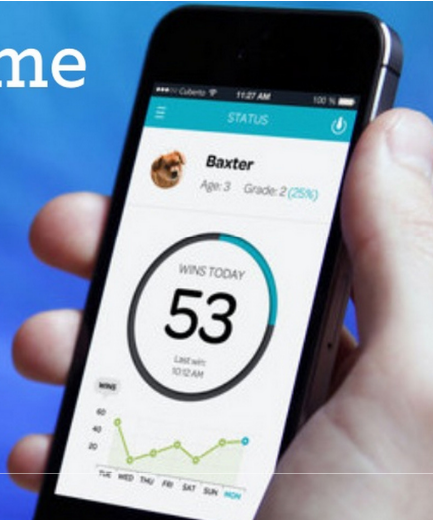

8.2 物聯網應用案例分享

Smart Pet Game

CleverPet is a smart WiFi-connected game console for your dog. Automatically entertain and educate your dog, even when she's home alone.