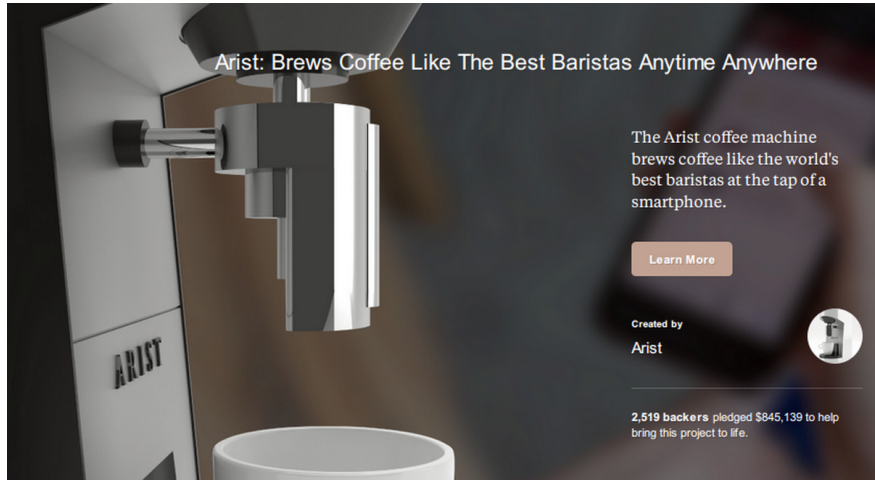

8.2 物聯網應用案例分享