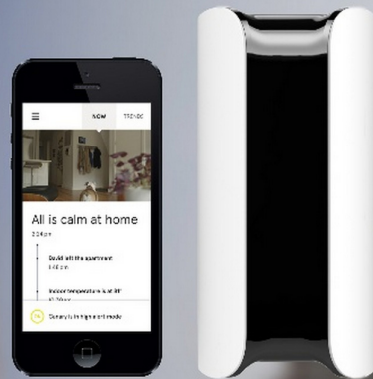

## Smart Sprinkler Control

Lono lets you control your sprinkler system anywhere, anytime with your smart phone. And the things that should be automated, finally are.

<http://lono.io/>

## Smart Home Security

Canary is a complete security system packed into a single, device. It adapts to your home over time and sends intelligent notifications with HD video directly to your smartphone.

## Smart Piggy Bank

The Porkfolio wirelessly connects to an app on your device so you can track your balance and set financial goals from afar. Its nose lights up in celebration every time a U.S. coin is inserted and it holds up to \$100 in quarters.