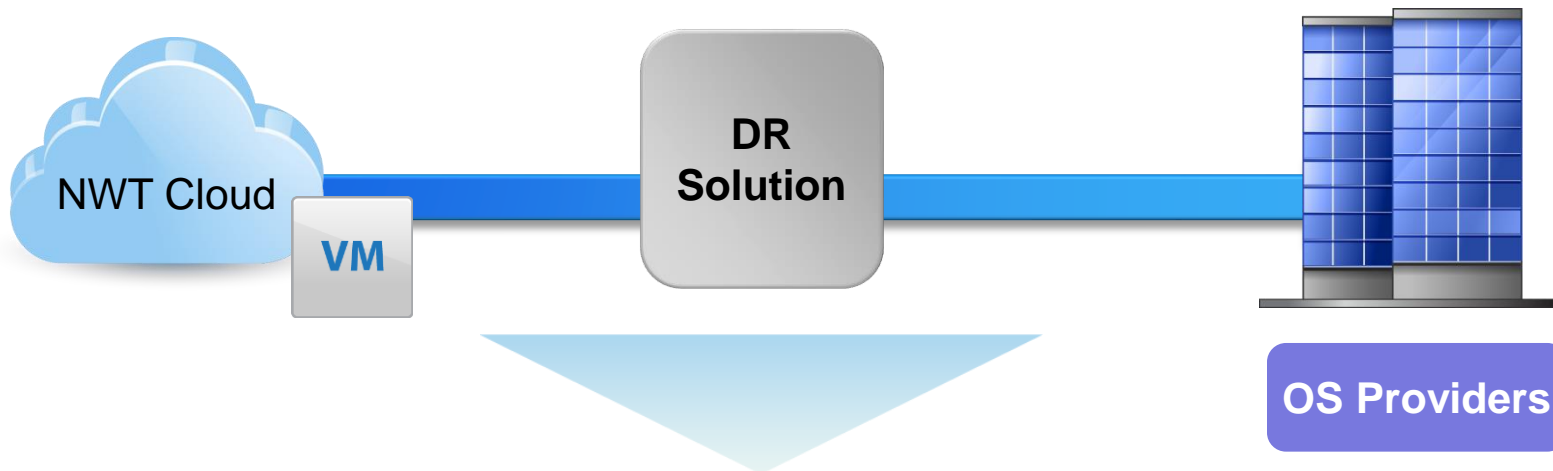

## System Architecture

# CLOUD MAIL

Hybrid Mode

Dedicated Mode

Industry-Leading Protection

**Anti-Spam**

**Anti-Virus**

**High Availability**

# DR SOLUTION

- Near Real-time recovery
- Heartbeat via NWT Metro Ethernet
- Protects Multi-tier Applications Seamlessly
- Data de-duplication up to 80% and more....